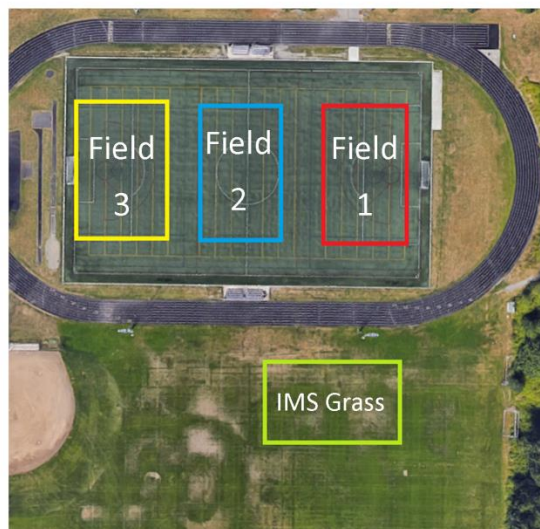

**Islander Middle School**  
8225 SE 72<sup>nd</sup> St.  
Mercer Island, WA 98040

**Lake Hills Community Park**  
1200-164<sup>th</sup> Ave SE  
Bellevue, WA 98009

**Robinswood Park**  
2430 148<sup>th</sup> Ave SE  
Bellevue, WA 98007

Fields at IMS Turf are numbered from East to West. IMS Grass is directly south of the turf (location is approximate).

Day	Date	Matchup	Time	Location
Tuesday	4/23	Crushers vs. D'Allesio	5:00 PM	IMS Turf 1
Tuesday	4/23	Puesta vs. North Bellevue	5:00 PM	Lake Hills 2
Tuesday	4/23	The Hypers vs. South Bellevue	6:00 PM	Lake Hills 2